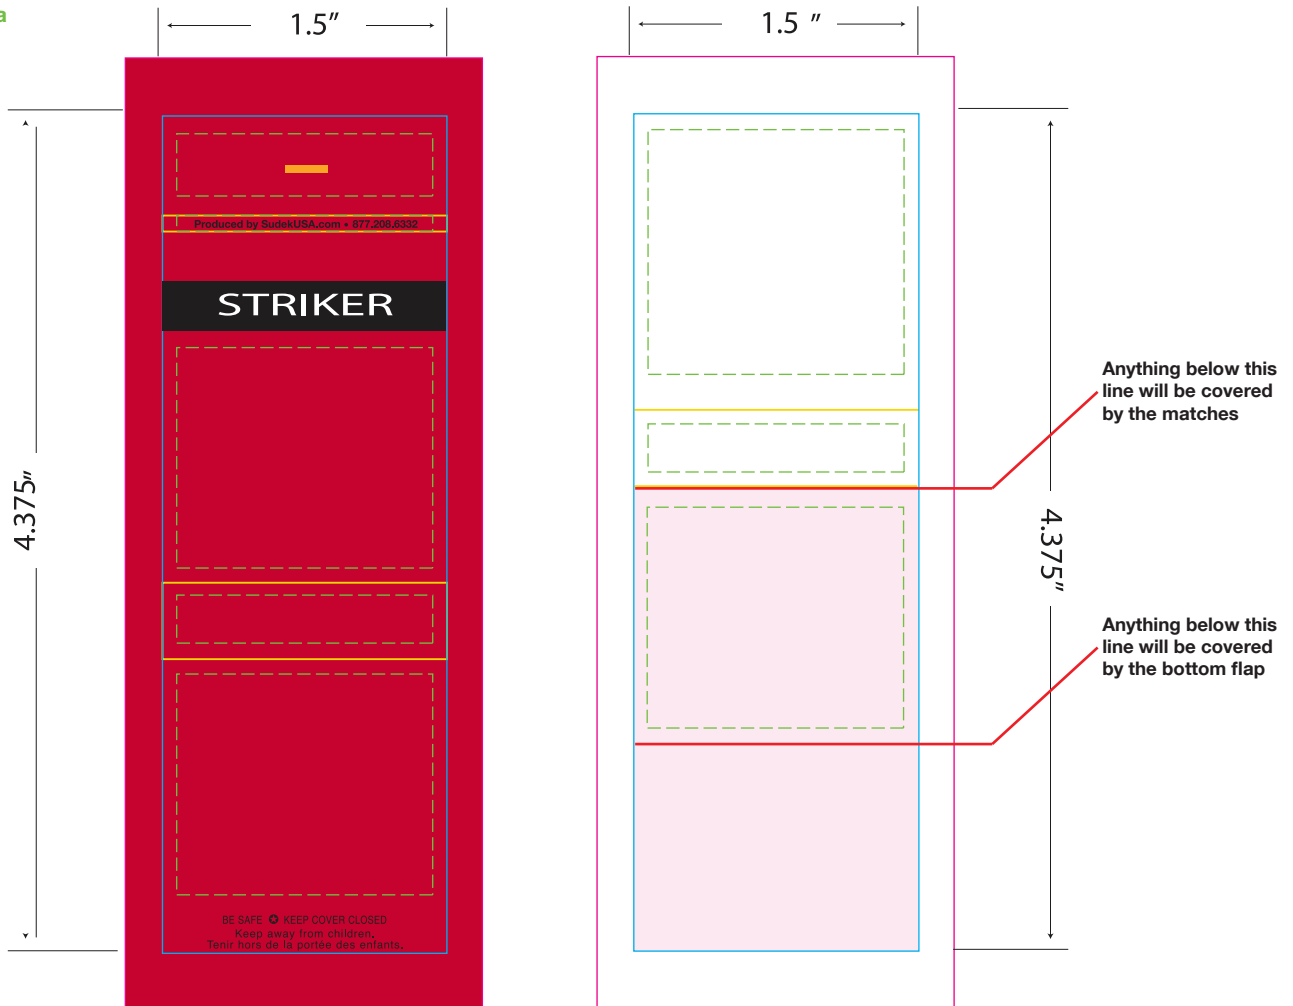

**20 stem Stock Black on Red Matchbook All measurements are in inches
Inside could be printed in Black for an additional charge**

- Bleed
- - - Safe Imprint Area
- Cut Line
- Fold Lines
- Staple

List PMS color below / outside

- PMS
- Stock Black

Inside Black only

- PMS
- Black

Match tip color

- White

Stem Color

- White

Matchbook Finish